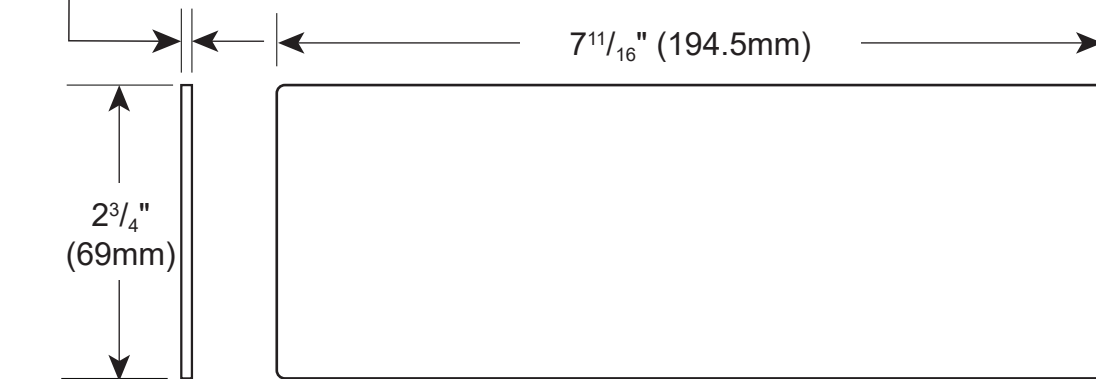

E-941S-1K2/UQ

U-Bracket

Spacer

Armature Plate Holder