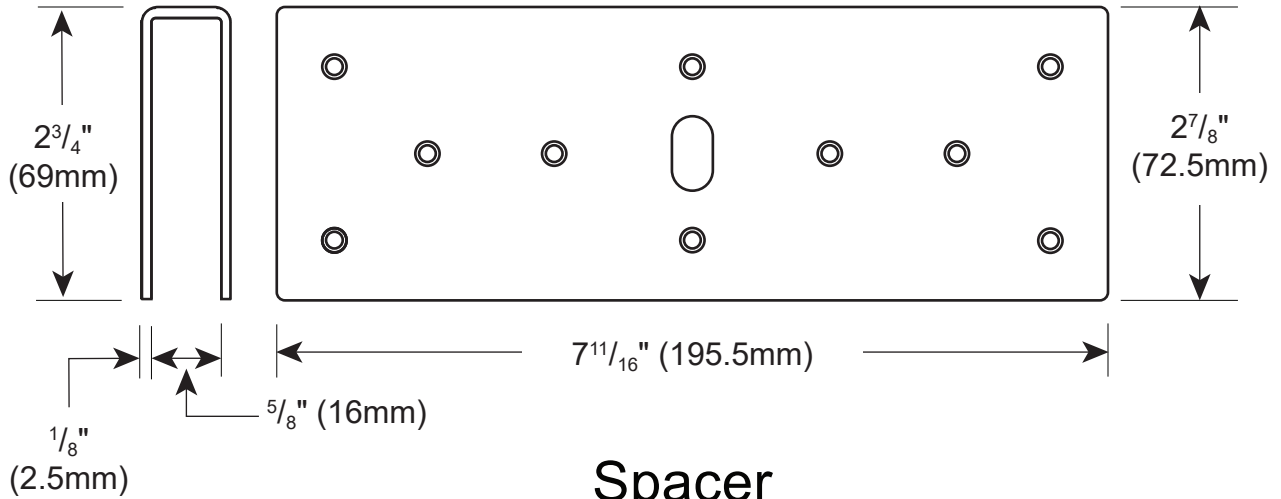

E-941S-1K2/UQ

U-Bracket

Spacer

Armature Plate Holder